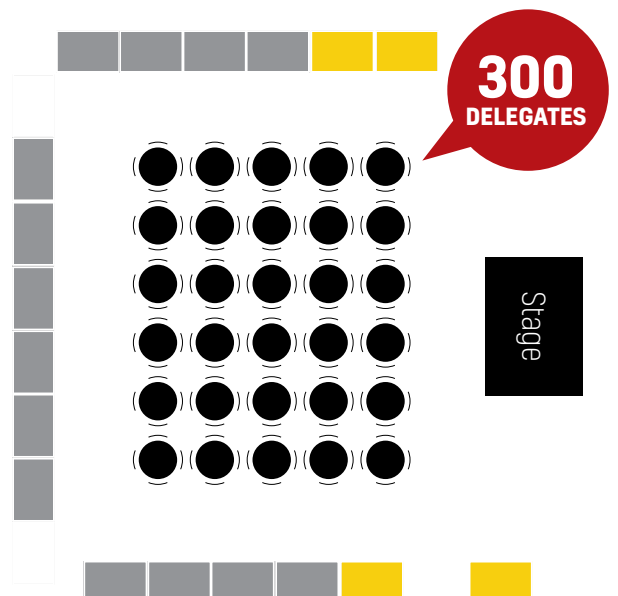

22nd ANNUAL

What's Down the
TRACK
FORUM & EXHIBITION **2022**

Thursday 17 November 2022

Convention Centre, Central Regional TAFE, Cheetham Street, Kalgoorlie

Registration 7.00am • Presentations from 8.00am • Sundowner 5.00pm

The KBCCI 2022 What's Down the Track Forum & Exhibition's primary objective is to provide a 12 month forecast into the drivers that support the growth and opportunities that exist within our region's economy.

The KBCCI 2022 What's Down the Track Forum & Exhibition offers a broad perspective on the region's sustainability, encompassing mining and mineral processing, technology and innovation, tourism, education, health and livability initiatives.